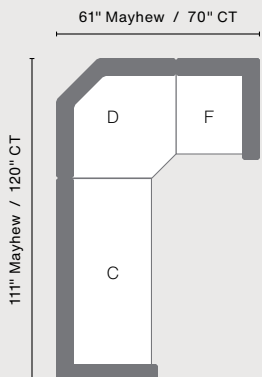

Right Arm Sofa

- **A** Right Arm Club Chair
- **B** Right Arm Loveseat

- **C** Right Arm Sofa
- **D** Corner Section

- **E** Center Armless Section
- **F** Left Arm Club Chair

- **G** Left Arm Loveseat
- **H** Left Arm Sofa