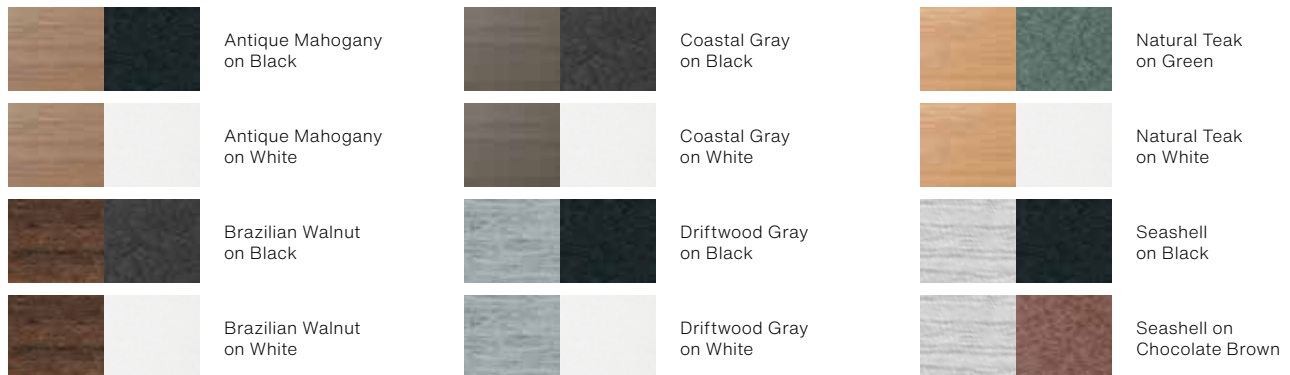

Standard Two-Tone Natural Finish Colors

All products available in two-tone Natural Finishes with the exception of Camden Deep Seating, Classic Terrace Deep Seating, Mayhew Deep Seating, Mayhew Sling Chair and Round Trash Can.