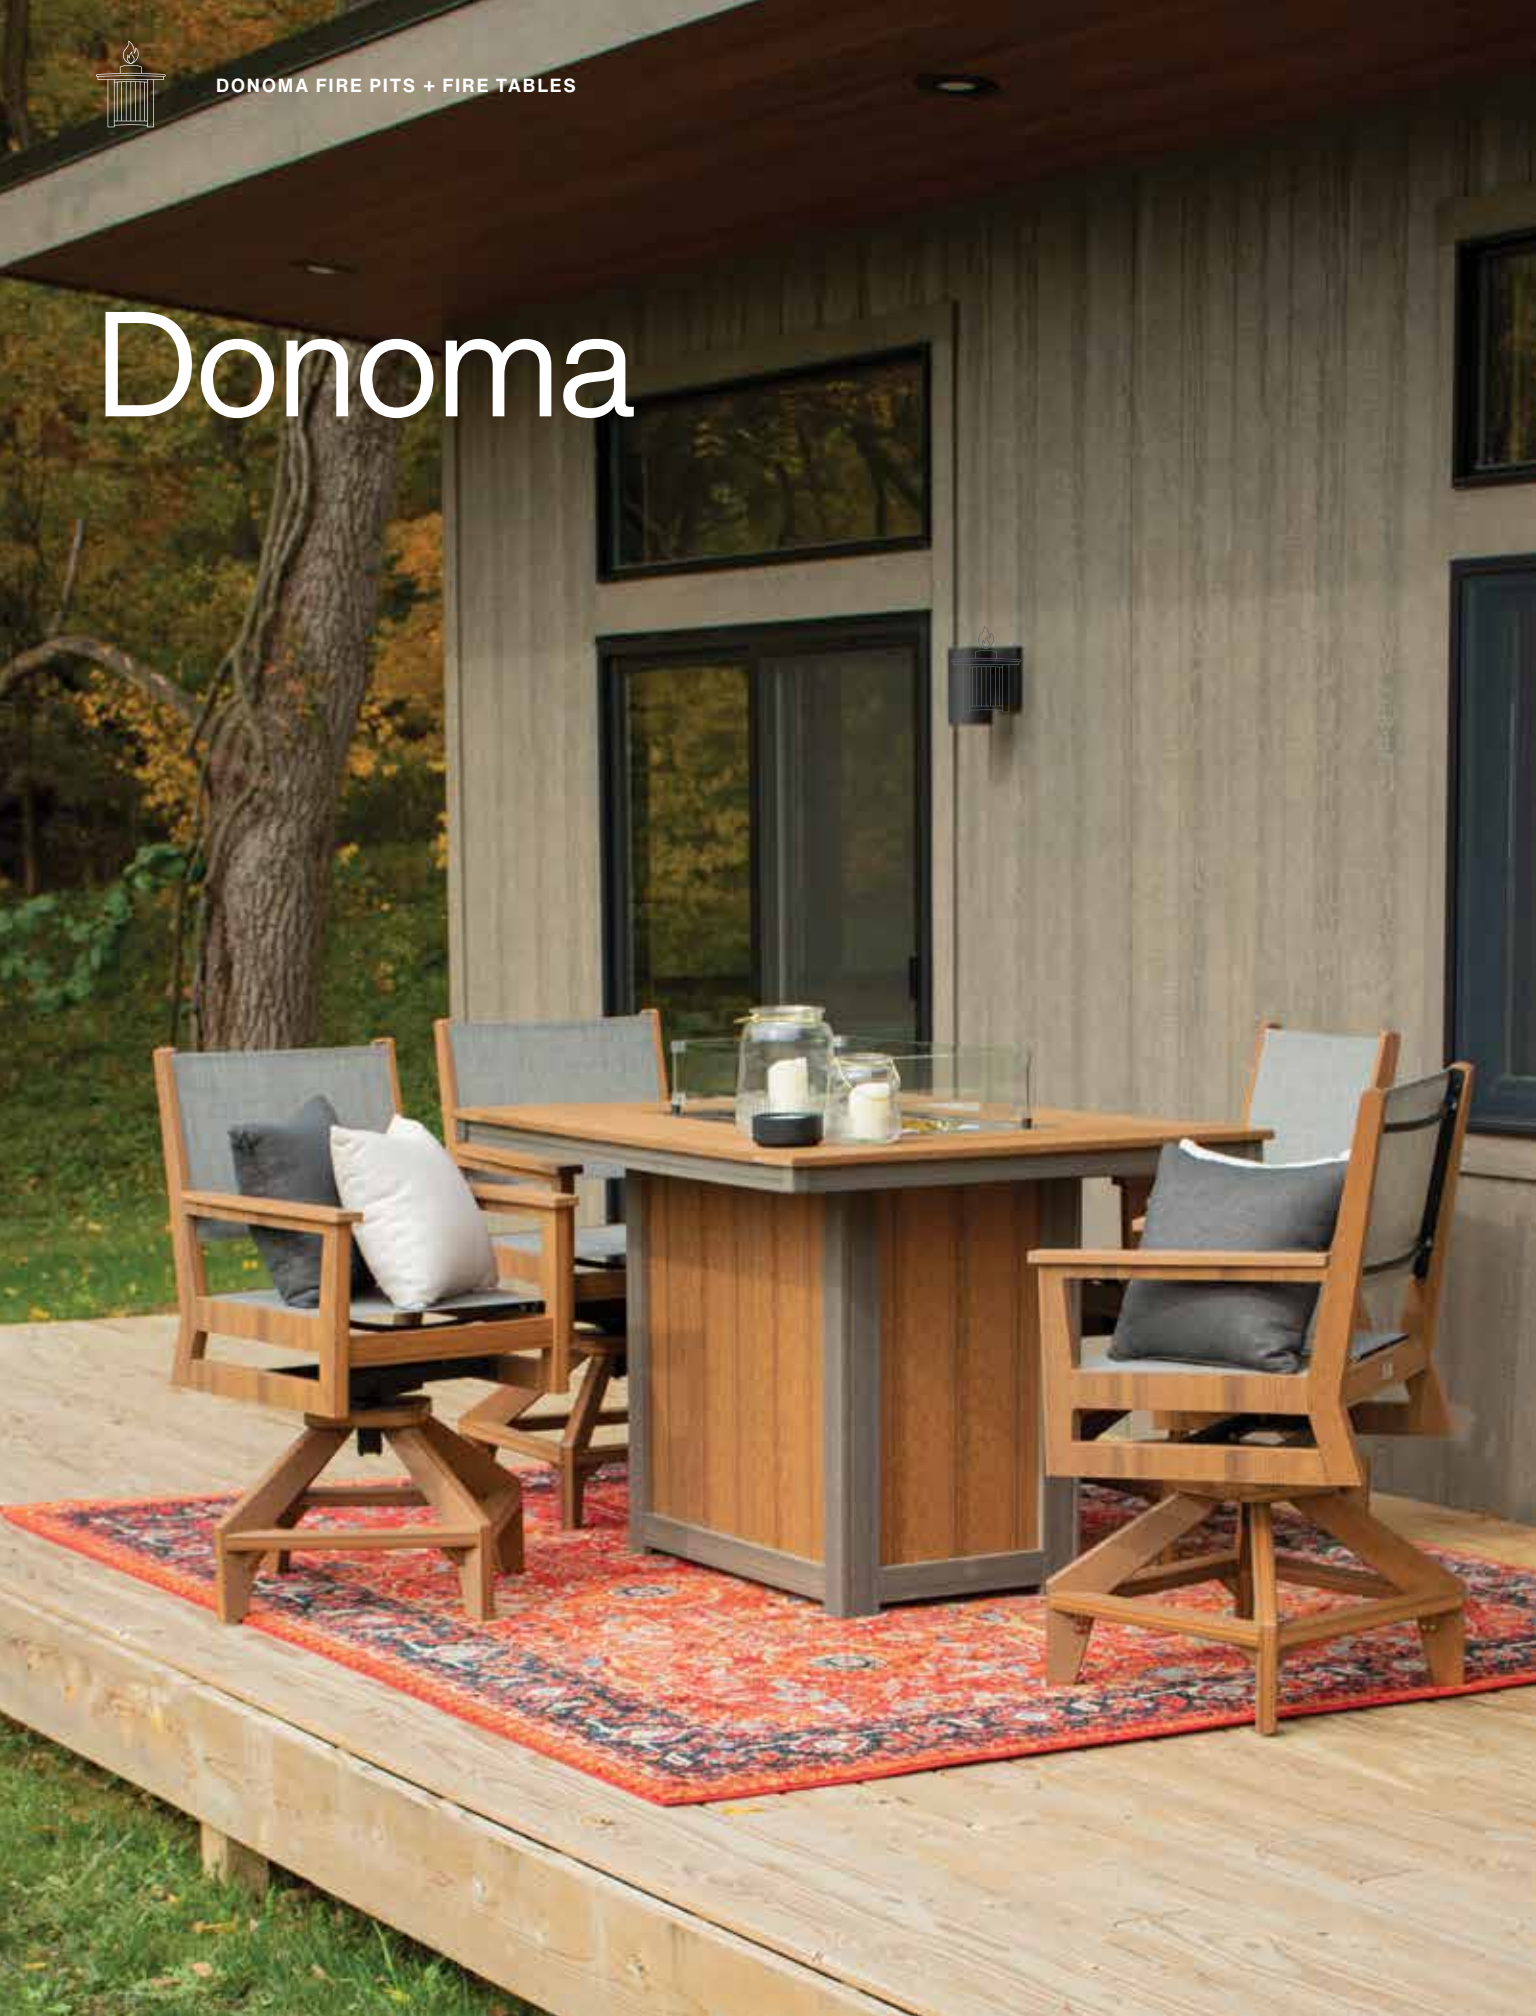

DONOMA FIRE PITS + FIRE TABLES

Donoma