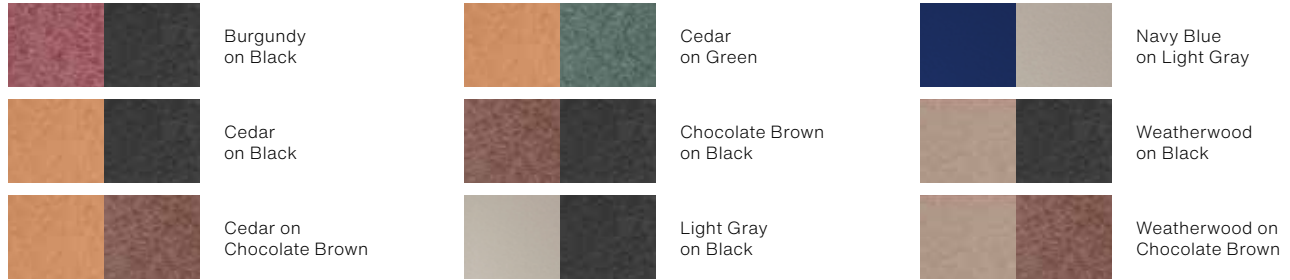

Finishes

Below are the popular suggestions for two-tone finishes. Any Standard/Natural Finish two-tone beyond the below suggestions is available. Few restrictions apply.

Standard Regular Two-Tone Colors

All products available in two-tone color finishes with the exception of Classic Terrace Deep Seating, Mayhew Deep Seating, Mayhew Sling Chair and Round Trash Can.