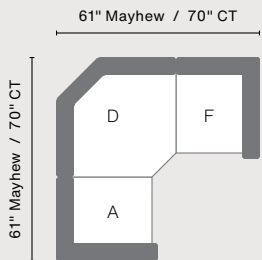

Sectional Arrangement Options

For Mayhew and Classic Terrace (CT) product lines.

Center Armless Section

23.5" Mayhew / 24" CT

Right Arm Club Chair