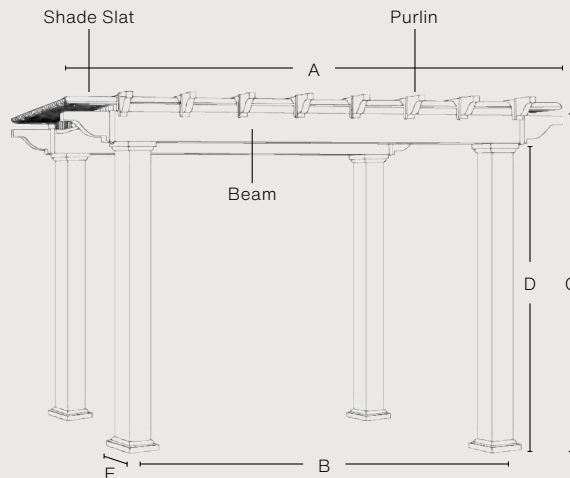

### Bradford Vinyl Pergola

(BVP1212) 12' X 12'

(BVP1214) 12' X 14'

(BVP1414) 14' X 14'

<b>Size</b> (Outside to outside of top)	<b>12'</b>	<b>14'</b>
A	12'	14'
B (Center to center of posts)	106"	130"
C	Overall Height: 101"	
D	86"	86"
E	6" X 6" Square Post Size: 9" X 9"	