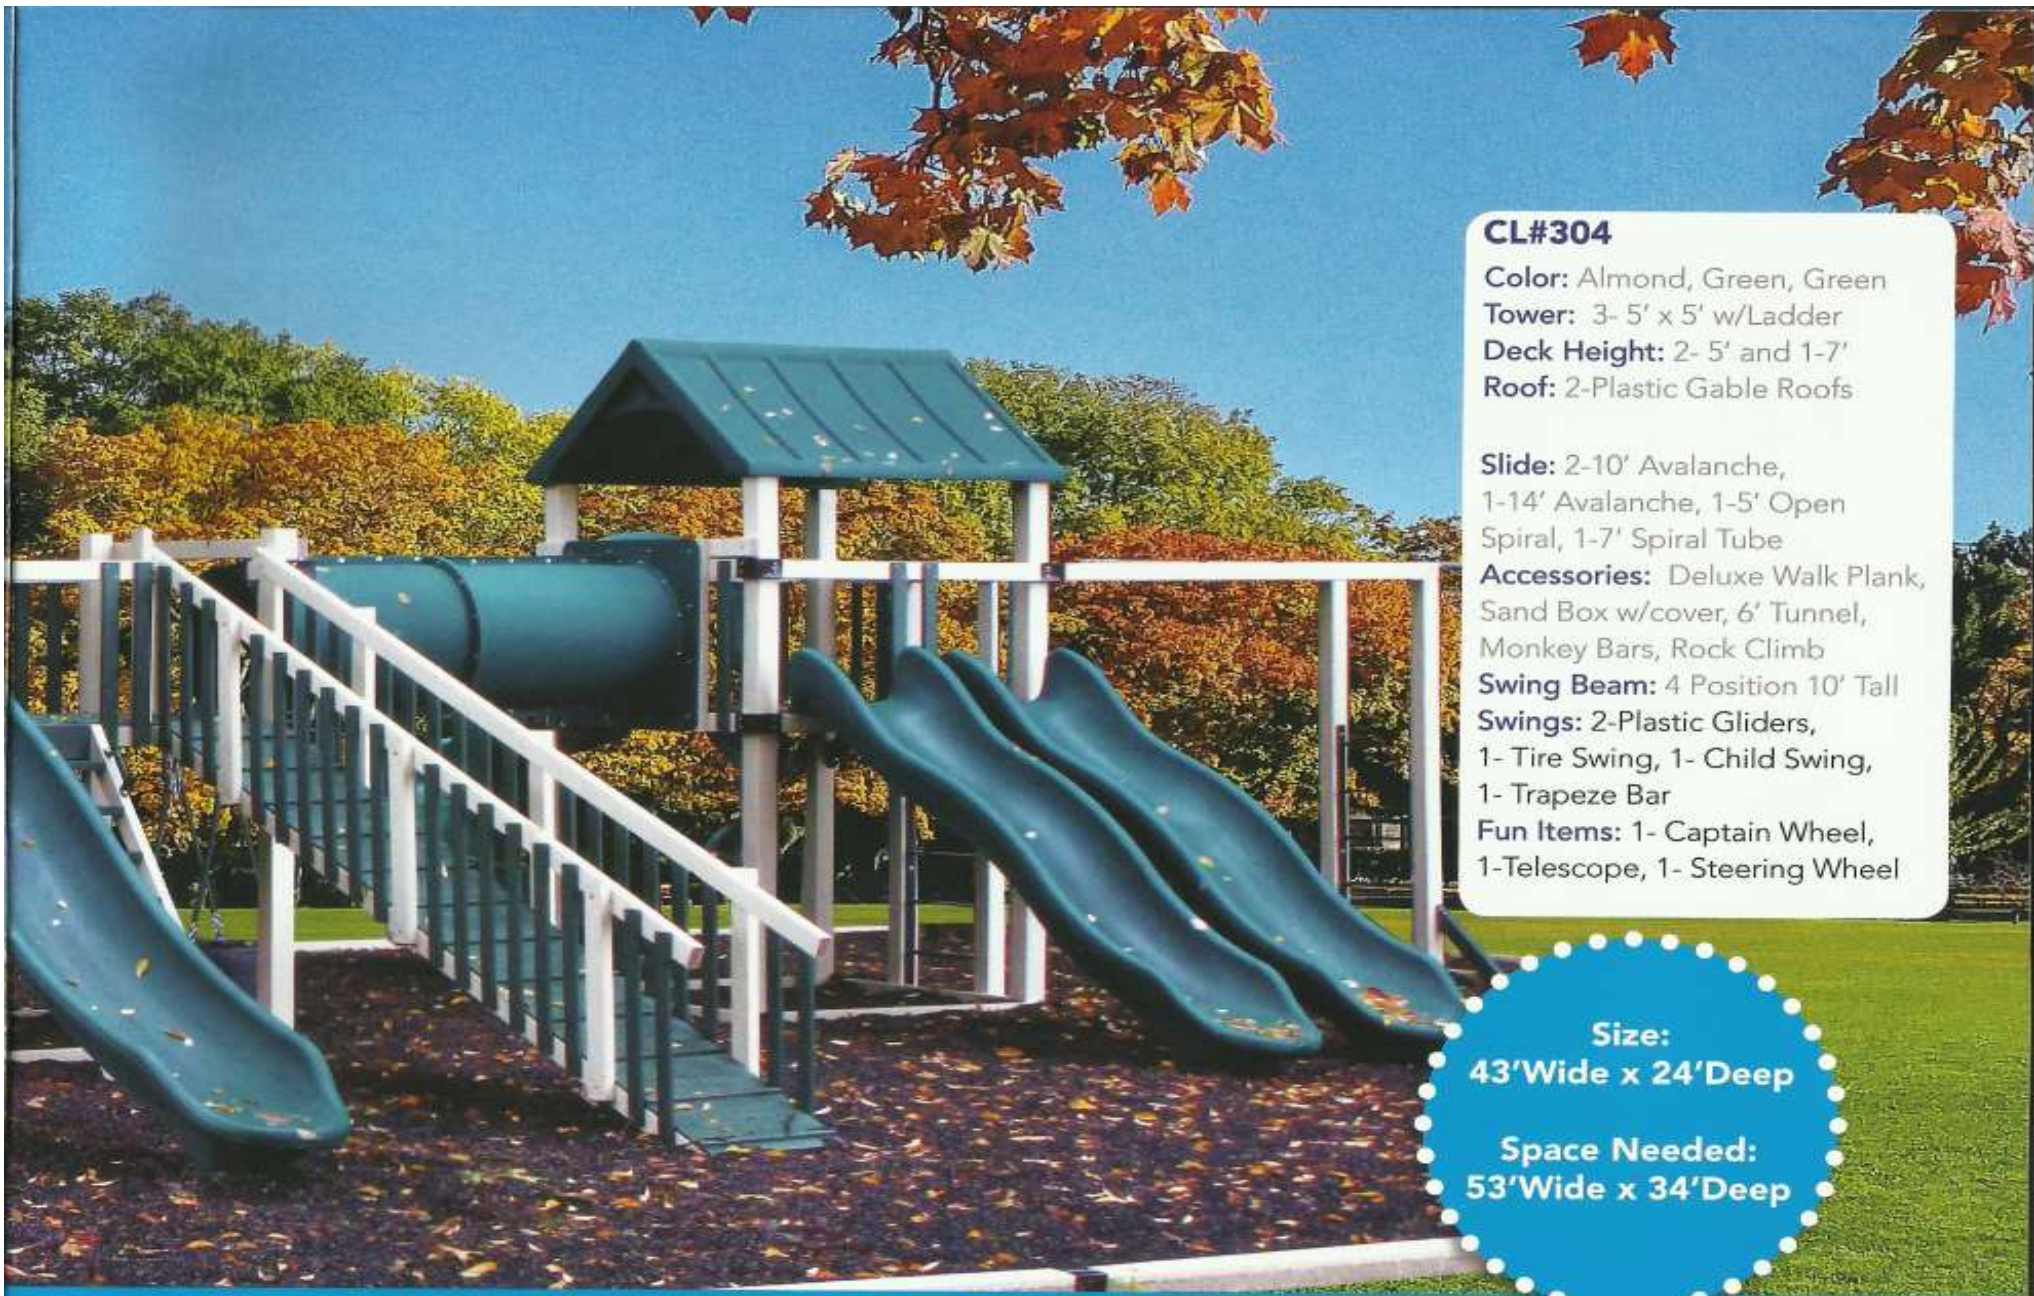

CL#304

Color: Almond, Green, Green

Tower: 3- 5' x 5' w/Ladder

Deck Height: 2- 5' and 1-7'

Roof: 2-Plastic Gable Roofs

Slide: 2-10' Avalanche,
1-14' Avalanche, 1-5' Open
Spiral, 1-7' Spiral Tube

Accessories: Deluxe Walk Plank,
Sand Box w/cover, 6' Tunnel,
Monkey Bars, Rock Climb

Swing Beam: 4 Position 10' Tall

Swings: 2-Plastic Gliders,
1- Tire Swing, 1- Child Swing,
1- Trapeze Bar

Fun Items: 1- Captain Wheel,
1-Telescope, 1- Steering Wheel

Size:
43'Wide x 24'Deep

Space Needed:
53'Wide x 34'Deep