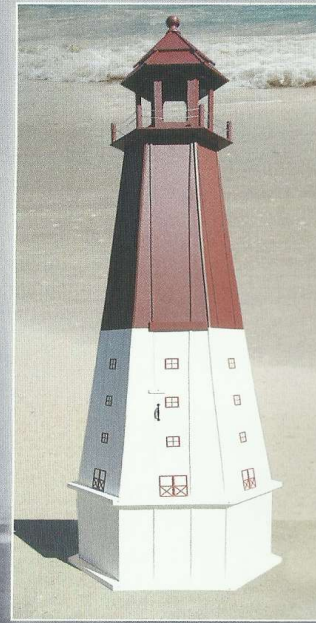

Large 75" Tall

Wells

24" x 45"

Jesus is the light of the world - John 8:12

*All products are made from recycled poly plastic material.
It is resistant to splitting, fading and rotting.*

6' Weatherwood
Brown

APPLEGATE FURNITURE

330-533-3464 1-888-633-4305 applegatefurniture.com

8' Cherry / White

Checkered

Bright Red / Light Grey
(Ohio State)

Patriot Blue / White

5' Black /
Weatherwood

3' Antique
Mahogany / White

4' Driftwood
Grey / Black
with upgrade
solar light

2' Lighthouses Solar Only

Green / White

Tudor Brown
Weatherwood

Standard

3' Dark Grey / White

3' Cherry / White

3' Green / White

3' Tudor Brown
Weatherwood

3' Patriot
Blue / White

5' Tudor Brown

12' Barnegat Style with access door

Water Wheel

30" x 60" x 58"

Colors

Body Colors