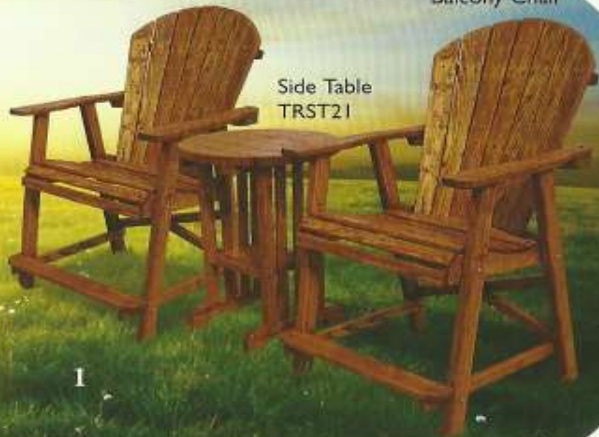

APPLEGATE FURNITURE

4200 Boardman-Canfield Rd.
Canfield, Ohio 44406

www.AppleGateFurniture.com

330-533-3464 • 1-888-633-4305

Specializing In:

Maintenance Free Outdoor Furniture • Outdoor Wood Furniture
Woodplay Playsets • Alpine Storage Sheds • Basketball Hoops
Trampolines • Gazebos • Rocking Horses & More!

*Let us help you turn your
backyard into a peaceful retreat.*

Adirondack Balcony Furniture

Balcony Chair
TABC

Swivel Balcony Chair
TABSC

Table
TSSQBT31

Jumbo Adirondack
Chair
TXLAJC24

Balcony Chair

Balcony Chair

Side Table
TRST21

Adirondack Chairs & Glider

2' Adirondack
G S Chair
GSTXLAC24

2' Adirondack
Chair
TSTXLAC24

2' Adirondack
Rocker
TXLAR24

2' Adirondack
Glider
TXLAG24

2' Adirondack
Swivel Glider
TXLASG24

4' Adirondack
Glider
TXLAG48