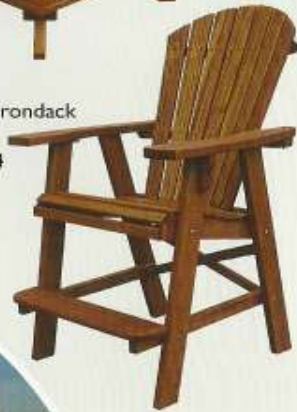

APPLEGATE FURNITURE

4200 Boardman-Canfield Rd.
Canfield, Ohio 44406

www.AppleGateFurniture.com

330-533-3464 • 1-888-633-4305

Specializing In:

Maintenance Free Outdoor Furniture • Outdoor Wood Furniture
Woodplay Playsets • Alpine Storage Sheds • Basketball Hoops
Trampolines • Gazebos • Rocking Horses & More!

*Let us help you turn your
backyard into a peaceful retreat.*

Adirondack Balcony Furniture

Balcony Chair
TABC

Swivel Balcony Chair
TABSC

Table
TSSQBT31

Jumbo Adirondack
Chair
TXLAJC24

Balcony Chair

Balcony Chair

Side Table
TRST21

Adirondack Chairs & Glider

2' Adirondack
G S Chair
GSTXLAC24

2' Adirondack
Chair
TSTXLAC24

2' Adirondack
Rocker
TXLAR24

2' Adirondack
Glider
TXLAG24

2' Adirondack
Swivel Glider
TXLASG24

4' Adirondack
Glider
TXLAG48