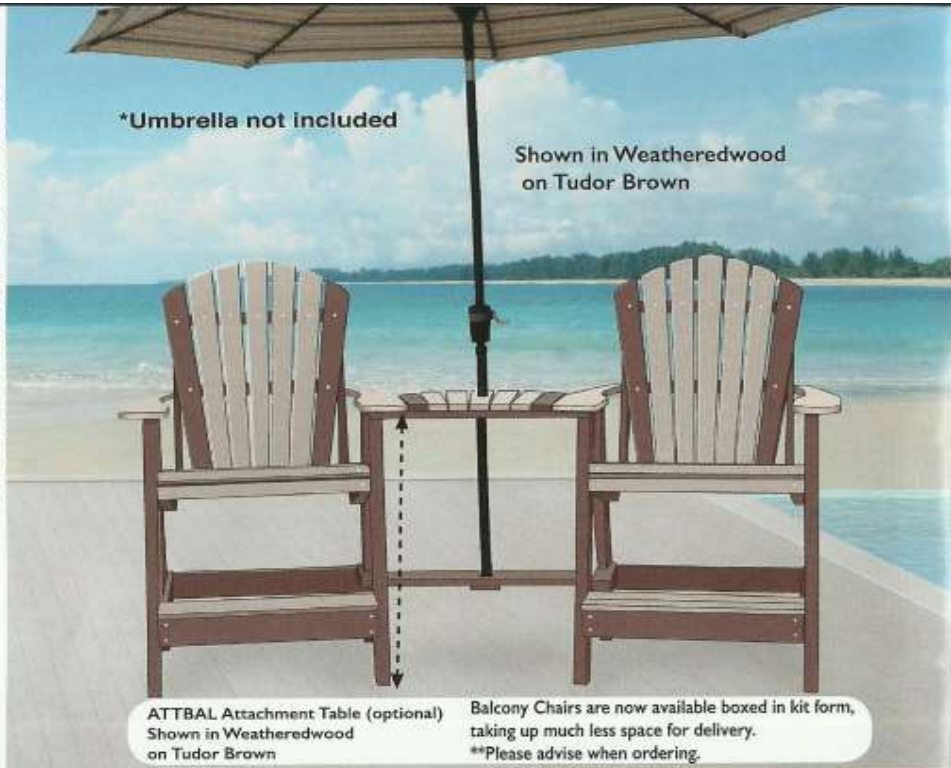

*Umbrella not included

Shown in Weatheredwood on Tudor Brown

ATTBAL Attachment Table (optional)
Shown in Weatheredwood on Tudor Brown

Balcony Chairs are now available boxed in kit form, taking up much less space for delivery.
**Please advise when ordering.