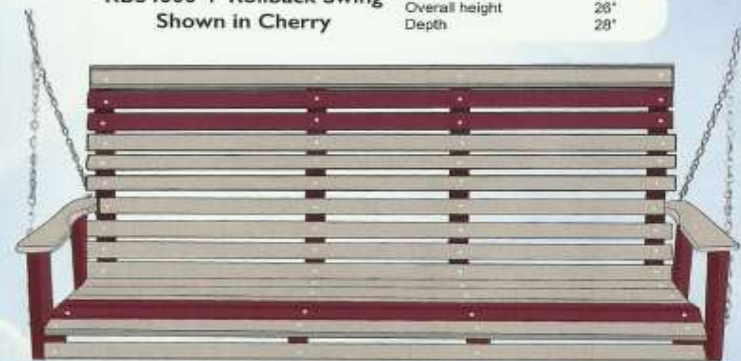

RBS6000 5' Rollback Swing
Shown in Weatheredwood on Cherry
Overall width 63"
Overall height 26"
Depth 28"