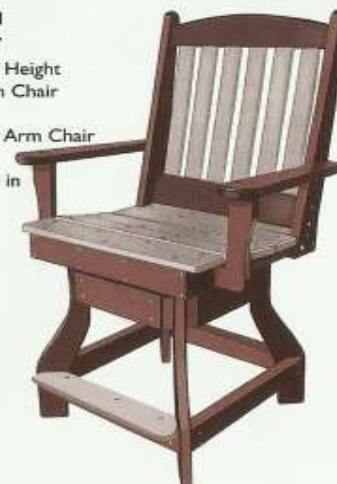

RCS14 - 14" Round Counter Stool 24" H

CCWAS2000 Swivel Counter Arm Chair

Also available in Regular Height
SCWAS2000 Swivel Arm Chair
Available in Bar Height
BCWAS2000 Swivel Bar Arm Chair

Swivel chair can be used in place of the chairs shown with the table.