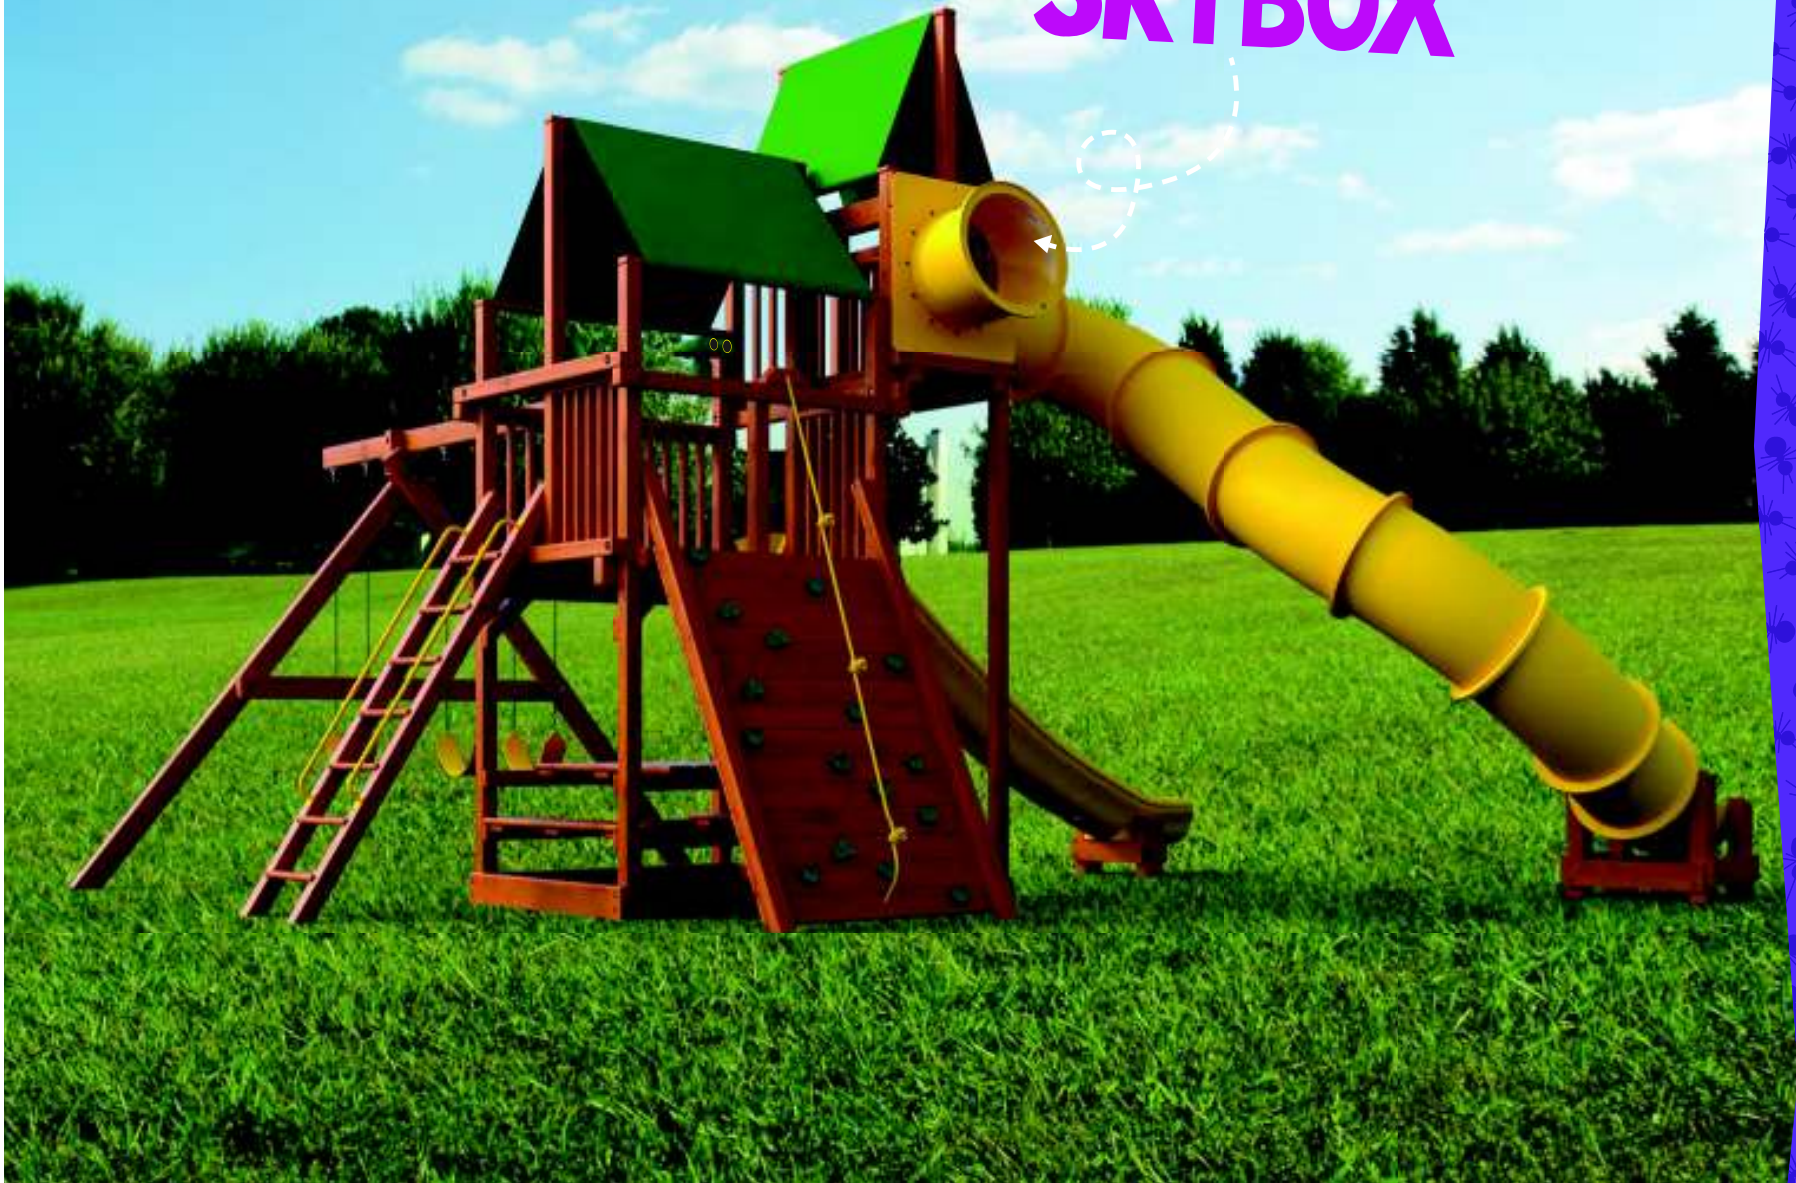

**PLAYHOUSE 6'
REVERSE VIEW**

**FREESTANDING
SKYBOX**