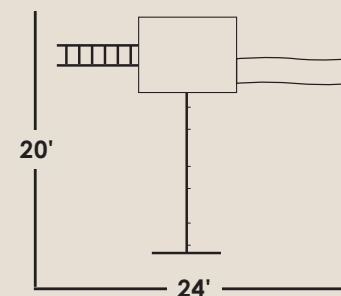

Included Features

- **4'x5'-5' High Classic Tower**
  - 1 Poly Roof
  - 1-5' Ladder
  - 1-10' Wave Slide
  - 1 Deluxe Base with Railing
  - 1-10' Wave Slide
  - 1 Set Handrails
  - 1 Set Hand Grips
- **3 Position-8' High Beam**
  - 1 Horse Glider & Adaptor
  - 1 Swing
  - 1 Trapeze

3' recommended play area on all sides.