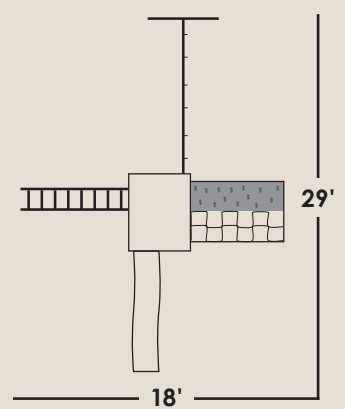

Included Features

- **4'x5'-5' High Cliff Climber**
  - 1 Canopy
  - 1-5' Ladder
  - 1-10' Wave Slide
  - 1-5' Rockwall-Cargo Net
  - 4 Flags
  - 1 Tire-Plastic
- **3 Position-8' Beam**
  - 2 Swings
  - 1 Trapeze

3' recommended play area on all sides.