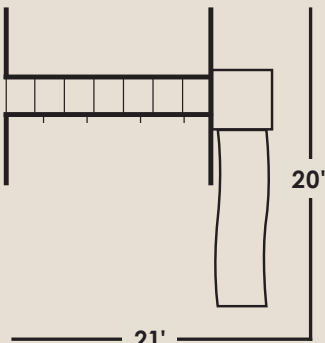

### Included Features

- **5 Position-10' High Beam**
  - 3 Swings
- **2-3' Extensions**
  - 2 Swings

3' recommended play area on all sides.

White  
(Vinyl)

**Included Features**

- **2'x2' Monkey Bar Slide Stand**
  - 1-5' Ladder
  - 1-1' Wave Slide
- **2 Position-8' High Monkey Bar Beams**
  - 2 Swings