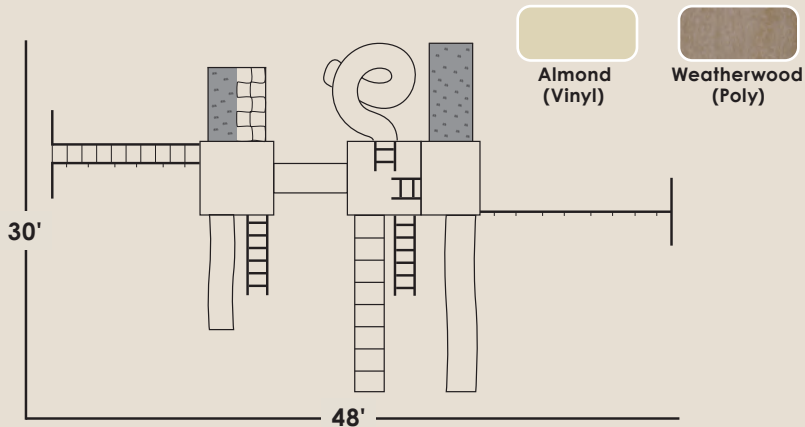

3' recommended play area on all sides.

Included Features

- **5'x5'-5'&7' High Classic Double Tower**

- 1 Poly Roof
- 1-12' Gangplank
- 1-7' Rockwall
- 1-2' Ladder
- 1-5' Ladder
- 1-14' Scoop Slide
- 1-7' Turbo Slide
- 1-5' Tunnel Tube

- 1 Safety Rail & Extended Posts for Tunnel Tube
- 1 Super Tall Railing
- **5'x5'-5' High Cliff Climber**
- 1 Poly Roof
- 1-5' Ladder
- 1-5' Rockwall-Cargo Net
- 1-10' Scoop Slide

- **3 Position-8' High Beam**
- 1 Baby Swing
- 1 Trapeze
- 1 Trapeze
- 1 Buoy Ball Attachment
- **4 Position-10' High Beam**
- 4 Swings

#910

THE CHALLENGER COMBO