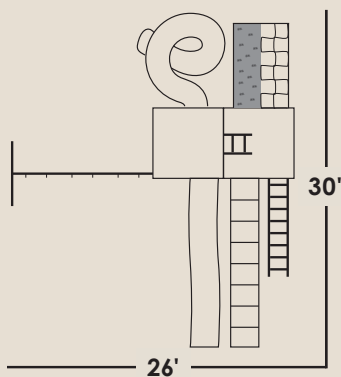

Included Features

- **5'x5'-5' High Cliff Climber**
  - 1 Canopy
  - 1-5' Ladder
  - 1-2' Ladder
  - 1-12' Gangplank
  - 1-5' Rockwall-Cargo Net
- **5x5-7' High Add on Deck**
  - 1 Canopy
  - 1-7' Turbo Slide
  - 1-14' Scoop Slide
- **3 Position-10' High Beam**
  - 2 Swings
  - 1 Trapeze

3' recommended play area on all sides.

White
(Vinyl)

Blue
(Poly)