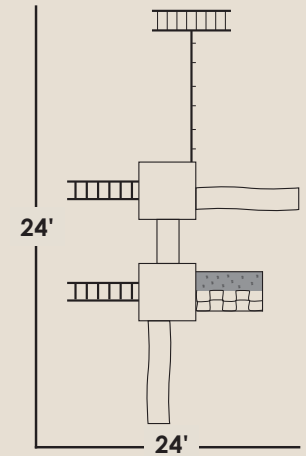

White
(Vinyl)

Blue
(Poly)

#905

THE WEAVER COMBO