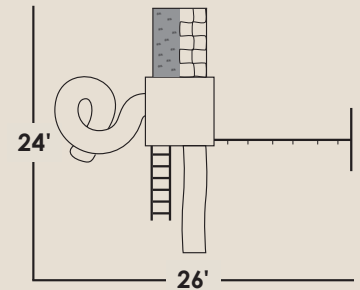

3' recommended play area on all sides.

Almond
(Vinyl)

Green
(Poly)