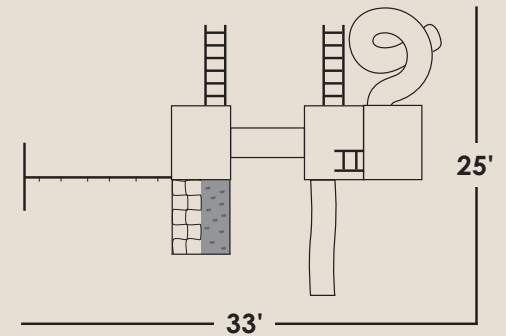

3' recommended play area on all sides.

Almond
(Vinyl)

Green
(Poly)