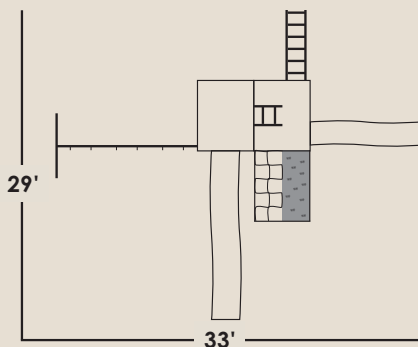

3' recommended play area on all sides.

Almond
(Vinyl)

Weatherwood
(Poly)

Included Features

- **4'x5'-5' High Cliff Climber**
  - 1 Canopy
  - 1-5' Ladder
  - 1-2' Ladder
  - 1-5' Rockwall-Cargo Net
  - 1-10' Wave Slide
  - 1 Tire-Plastic
- **4'x5'-7' Add on Deck**
  - 1 Canopy
  - 1-14' Scoop Slide
- **3 Position-10' High Beam**
  - 2 Swings
  - 1 Trapeze
  - 1 Buoy Ball Attachment

#610

TWIN PEAK CLIMBER