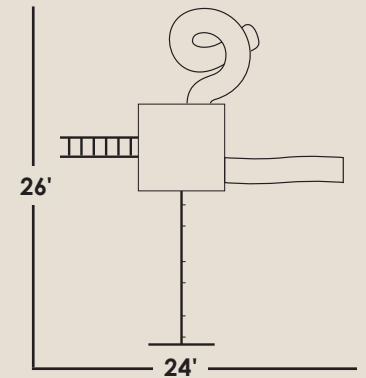

3' recommended play area on all sides.

White
(Vinyl)

Blue
(Poly)

#334

HIGH RIDER