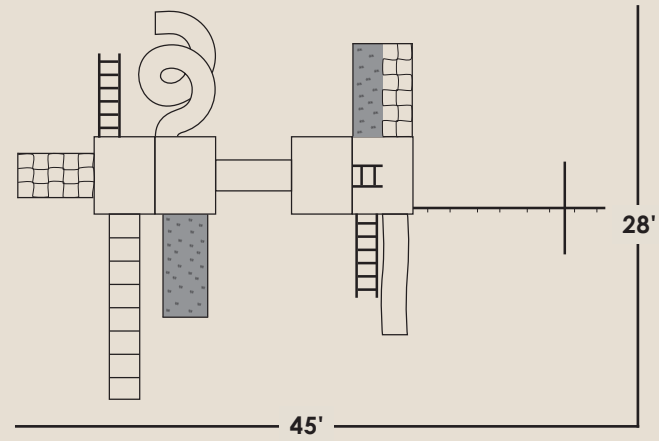

Included Features

- **4'x5'-5'&7' High Classic Double Tower**
  - 1 Poly Roof
  - 1-5' Ladder
  - 1-2' Ladder
  - 1-12' Gangplank
  - 1 Railing on Gangplank
  - 1 Set Hand Rail
  - 1 Set Hand Grips
  - 1-7' Climbing Rope
  - 1-7' Rockwall
  - 1-5' Cargo Net
  - 1-7' Turbo Slide
- **5'x5'-5' High Cliff Climber**
  - 1 Poly Roof
  - 1-5' Ladder
  - 1-2' Ladder
  - 1 Tire-Plastic
  - 2 Hand Grips
  - 1-5' Rockwall-Cargo Net
  - 1-10' Wave Slide
- **4'x5'-7' High Add on Deck**
  - 1 Poly Roof
  - 1-5' Tunnel Tube
- **3 Position-8' High Beam**
  - 1 Horse Glider & Adaptor
  - 2 Swings
- **3' Extension Past A-Frame**
  - Trapeze

3' recommended play area on all sides.