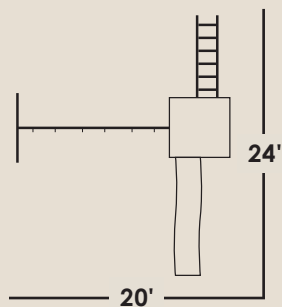

3' recommended play area on all sides.

Almond
(Vinyl)

Maroon
(Poly)