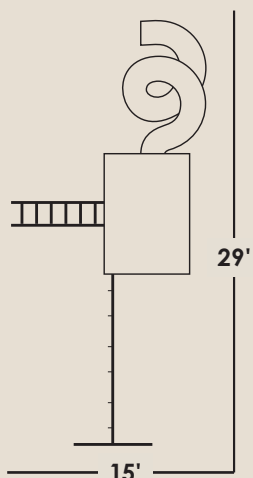

Included Features

- **5'x7'-5" High Classic Tower**
  - 1 Canopy
  - 1-5' Ladder
  - 1-2' Ladder
  - 1 Super Tall Railing
  - 1-7' Spiral Slide
  - 1 Fire mans Pole
  - 1 Climbing Pole
  - 1 Captains Wheel
  - 1 Set Hand Rails
  - 1 Set Hand Grips
  - 1 Sandbox Cover
- **3 Position-8' High Beam**
  - 2 Swings
  - 1 Trapeze

3' recommended play area on all sides.

Green
(Poly)

Almond
(Vinyl)