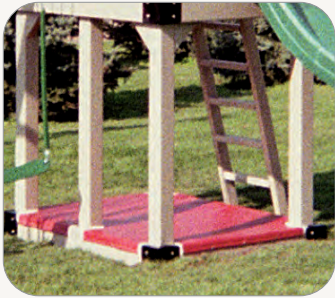

Base Options

Sandbox Cover