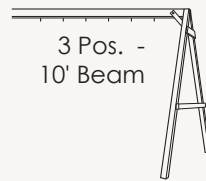

## Swing Positions

2 Pos. - 8' Beam

4 Pos. - 12' Beam

3 Pos. - 10' Beam

Extension Past A-Frame  
Max Beam Length is 16'  
Available - 3', 4', 5'