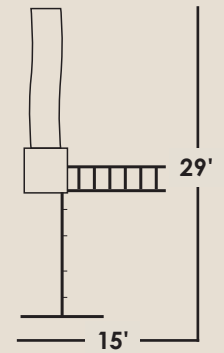

3' recommended play area on all sides.

White
(Vinyl)

Green
(Poly)