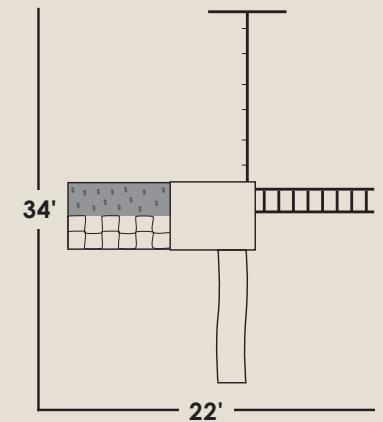

3' recommended play area on all sides.

Almond
(Vinyl)

Maroon
(Poly)