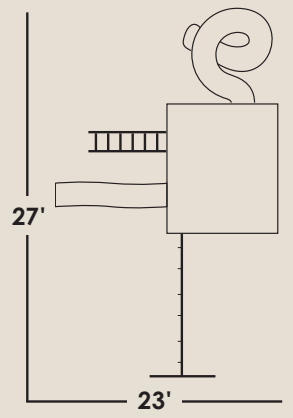

Standard Shingles
- Driftwood -

Included Features

- **6'x5' Playhouse with 3' Porch (6'x8')**
  - 1 Dormer
  - 1 Playhouse Door
  - 3 Windows
  - 1 Picnic Table-Built In
  - 1-5' Ladder
  - 1-10' Wave Slide
  - 1-7' Turbo Slide
  - 2 Hand Grips
- **3 Position-8' High Beam**
  - 2 Swings
  - 1 Trapeze

3' recommended play area on all sides.