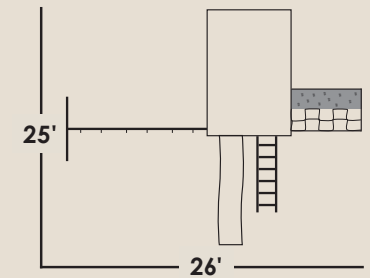

3' recommended play area on all sides.

White
(Vinyl)

Green
(Poly)

* This Playhouse is Prebuilt. Your site must be accessible with a 10' wide gate to back up to your site to unload.